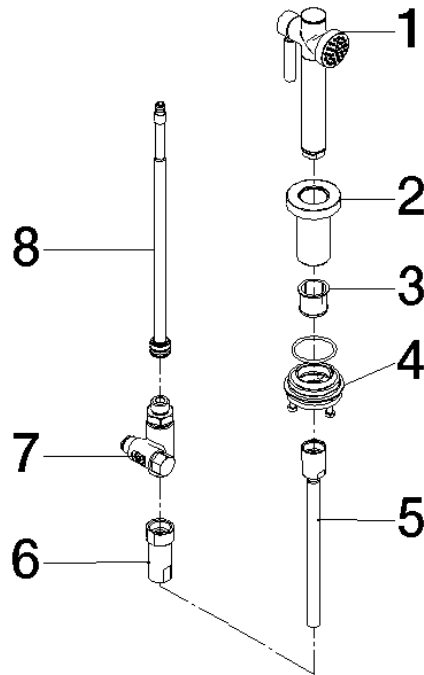

Rinsing spray set - Chrome

27 713 970

- with round rosette
- spray flow
- automatic spout/shower diverter
- height of mixer mm
- hole diameter rinsing spray 32mm
- fabric braided hose 1500 mm
- sprayface with anti-scaling system
- lead-free

Can only be combined with 32815682, 33826861, 32815861, 33836888, 32816888, 20816892, 33836875, 32815875.

Intrinsic protection against back flow.

Button has to be pressed while using.

Residual water may emerge from the spray after closing.

	Chrome	27 713 970-00 0010
	Brushed Platinum	27 713 970-06 0010
	Platinum	27 713 970-08 0010
	Durabronze (23kt Gold)	27 713 970-09 0010
	Dark Chrome	27 713 970-19 0010
	Brushed Durabronze (23kt Gold)	27 713 970-28 0010
	Matte Black	27 713 970-33 0010
	Brushed Bronze	27 713 970-42 0010
	Brushed Champagne (22kt Gold)	27 713 970-46 0010
	Champagne (22kt Gold)	27 713 970-47 0010
	Brushed Chrome	27 713 970-93 0010
	Brushed Dark Platinum	27 713 970-99 0010

Rinsing spray set - Chrome

27 713 970

Rinsing spray set - Chrome

27 713 970

Parts for other finishes can be found here: Brushed Platinum

Spare parts list

No.	Item Number	Name	Quantity used	Delivery time
1	90 12 11 096 12-00	shower	1	-
Spare part can no longer be ordered, please order the replacement item				
2	09 30 01 085-00	rosette	1	10
3	90 18 40 085 00 90	sleeve	1	2
4	04 23 10 047 00 92	fixing set	1	60
5	90 30 02 062 00-00	hose	1	2
6	90 24 03 241 00 90	nipple	1	2
7	90 17 09 046 12 90	diverter	1	2
8	90 28 20 068 00 90	connection	1	2